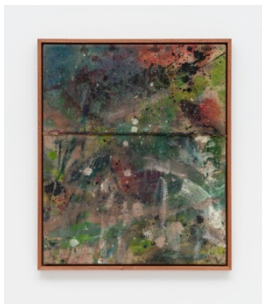

ALG016

Swiss Chalet Hideaway

2020

Oil on hessian

122 x 91 x 4 cm

ALG017

Learning to Write
2020
Oil on linen and canvas
140 x 99 x 3 cm
ALG020

The Recovered Tools
2020
Oil on hessian
133 x 120 x 6 cm
ALG018

Absentis Activis
2020
Oil on linen
150 x 105 x 3 cm
ALG019

The Door at Night
2021
Oil on linen
150 x 100 x 23 cm
ALG063

The Side Door
2020
Oil on linen
65 x 55 x 2,5 cm
ALG021

Part II - The Progress

Large Early Painting
2020
Oil on linen
90 x 60 x 3 cm
ALG047

The Monster's Second Painting
2020
Oil and glow paint on linen
60 x 50 x 2 cm
ALG048

He Remembers He Found it in the Forest But didn't Remember if He had Made it
2020
Oil on linen
45 x 40 x 2 cm
ALG049