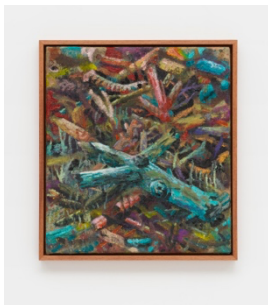

Absentis Activis
2020
Oil on linen
150 x 105 x 3 cm
ALG019

The Door at Night
2021
Oil on linen
150 x 100 x 23 cm
ALG063

The Side Door
2020
Oil on linen
65 x 55 x 2,5 cm
ALG021

Part II - The Progress

Large Early Painting
2020
Oil on linen
90 x 60 x 3 cm
ALG047

The Monster's Second Painting
2020
Oil and glow paint on linen
60 x 50 x 2 cm
ALG048

He Remembers He Found it in the Forest But didn't Remember if He had Made it
2020
Oil on linen
45 x 40 x 2 cm
ALG049