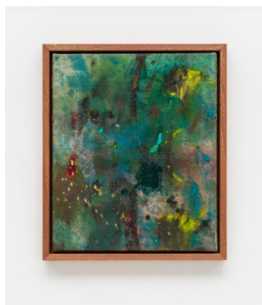

ALG016

Swiss Chalet Hideaway

2020

Oil on hessian

122 x 91 x 4 cm

ALG017

Learning to Write
2020
Oil on linen and canvas
140 x 99 x 3 cm
ALG020

The Recovered Tools
2020
Oil on hessian
133 x 120 x 6 cm
ALG018

Absentis Activis
2020
Oil on linen
150 x 105 x 3 cm
ALG019

The Door at Night
2021
Oil on linen
150 x 100 x 23 cm
ALG063

The Side Door
2020
Oil on linen
65 x 55 x 2,5 cm
ALG021

Part II - The Progress

Large Early Painting
2020
Oil on linen
90 x 60 x 3 cm
ALG047

The Monster's Second Painting
2020
Oil and glow paint on linen
60 x 50 x 2 cm
ALG048

He Remembers He Found it in the Forest But didn't Remember if He had Made it
2020
Oil on linen
45 x 40 x 2 cm
ALG049