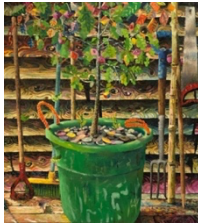

ALG016

Swiss Chalet Hideaway

2020

Oil on hessian

122 x 91 x 4 cm

ALG017

Learning to Write
2020
Oil on linen and canvas
140 x 99 x 3 cm
ALG020

The Recovered Tools
2020
Oil on hessian
133 x 120 x 6 cm
ALG018