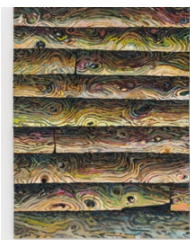

ALG015

Monster I

(Wenn's Arscherl brummt, ist's Herzerl gsund)

2018

Oil on linen

28 x 23 x 3 cm

ALG010

Monster II

2019

Oil on linen

120 x 98 x 3 cm

ALG011

Wall IV

2019

Oil on linen

122 x 91 x 4 cm