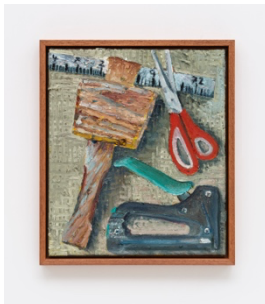

The Monster's Second Painting
2020
Oil and glow paint on linen
60 x 50 x 2 cm
ALG048

He Remembers He Found it in the Forest But didn't Remember if He had Made it
2020
Oil on linen
45 x 40 x 2 cm
ALG049

The Monster's First Painting
2020
Oil on linen
30 x 25 x 2 cm
ALG050

Protoplanet I
2020
Oil on hessian on wood
24 cm diameter x 3 cm
ALG051

I Am A Building
2020
Oil on linen
54 x 40 x 2 cm
ALG052

Pliers Grips Adjustable Spanners
2020
Oil on linen
45 x 35 x 2 cm
ALG053

Hammer Scissors Stapler Ruler
2020
Oil on linen
35 x 30 x 2 cm
ALG054

Pen Pencils Felt Tip
2020
Oil on linen
30 x 25 x 2 cm
ALG055

Screw Drivers
2020
Oil on canvas board
30 cm diameter x 4 cm
ALG056

Monster Emotions
2020
Oil on linen
40 x 30 x 2 cm
ALG057