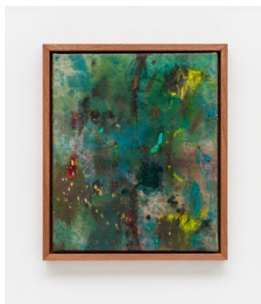

The Side Door
2020
Oil on linen
55 x 65 x 2,5 cm
ALG021

Part II - The Progress

Large Early Painting
2020
Oil on unprimed linen
60 x 90 x 3 cm
ALG047

The Monsters Second painting
2020
Oil and glow paint on linen
50 x 60 x 2 cm
ALG048

He Remembers He Found it in the Forest But didn't Remember if He had Made it
2020
Oil on unprimed linen
45 x 40 x 2 cm
ALG049

The Monsters First Painting
2020
Oil on linen
25 x 30 x 2 cm
ALG050

Protoplanet I
2020
Hessian on wood
24 cm diameter
ALG051