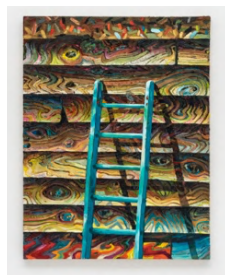

ALG010

Monster II

2019

Oil on linen

120 x 98 x 3 cm

ALG011

Experiment (The Black Candle)

2018

Oil on linen

90 x 110 x 3 cm

ALG015

Wall IV

2019

Oil on linen

91 x 122 x 4 cm

ALG016

Swiss Chalet Hideaway

2020

Oil on hessian

91 x 122 x 4 cm

ALG017

The Recovered Tools
2020
Oil on hessian
133 x 120 x 7 cm
ALG018

Absentis Activis
2020
Oil on linen
150 x 105 x 3 cm
ALG019

Learning to write
2020
Oil on linen and canvas
99 x 140 x 3 cm
ALG020